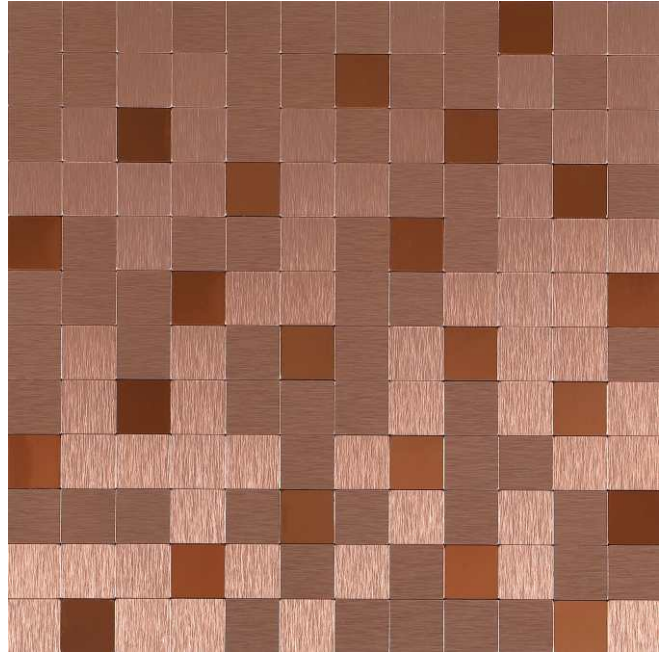

DAZZLE
MOSAICS

DZ 23 | s: 11.5 x 12

DAZZLE
MOSAICS

DZ 24 | S: 11.25 x 10.75

PREMIUM

DAZZLE
MOSAICS

DZ 25 | s: 11.25 x 10.75

DAZZLE
MOSAICS

DZ 26 | S: 11.25 x 11.5

LUXURY

DAZZLE
MOSAICS

DZ 27 | S: 11.75 x 12

DAZZLE
MOSAICS

DZ 28 | S: 12 x 12

ADORN

DAZZLE
MOSAICS