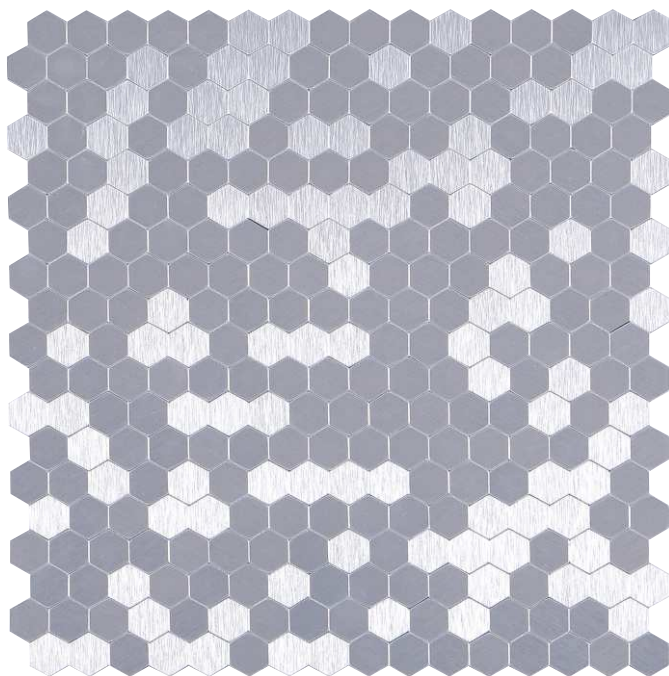

TD 06 | s: 11.75 x 12.25

FANCY

DZ SERIES

DAZZLE
MOSAICS

DZ 21 | s: 11.5 x 12

DAZZLE
MOSAICS

DZ 22 | S: 11.5 x 12

ELEGANCE

DAZZLE
MOSAICS

DZ 23 | s: 11.5 x 12

DAZZLE
MOSAICS

DZ 24 | S: 11.25 x 10.75

PREMIUM

DAZZLE
MOSAICS

DZ 25 | s: 11.25 x 10.75

DAZZLE
MOSAICS