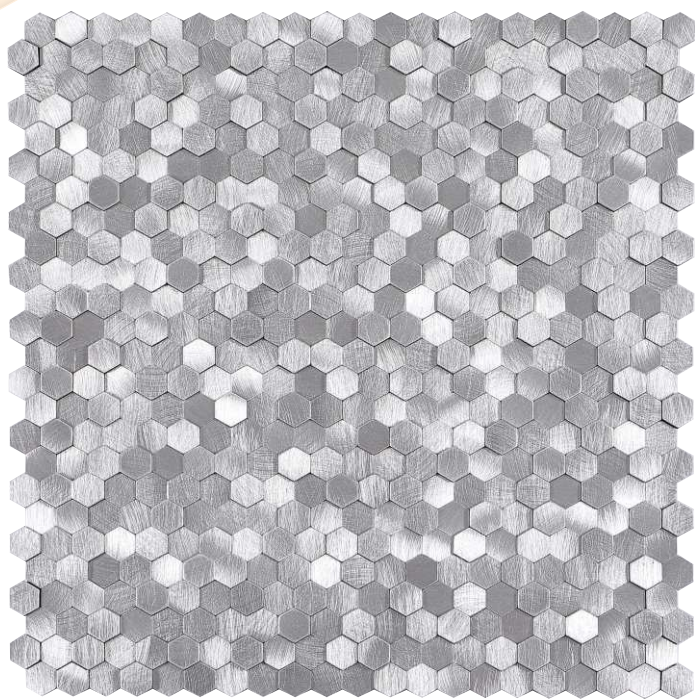

DAZZLE
MOSAICS

TD 03 | s: 11.75 x 12.25

DAZZLE
MOSAICS

TD 04 | S: 11.75 x 11.75

BEAUTIFUL

DAZZLE
MOSAICS

TD 05 | s: 11.75 x 11.75

DAZZLE
MOSAICS