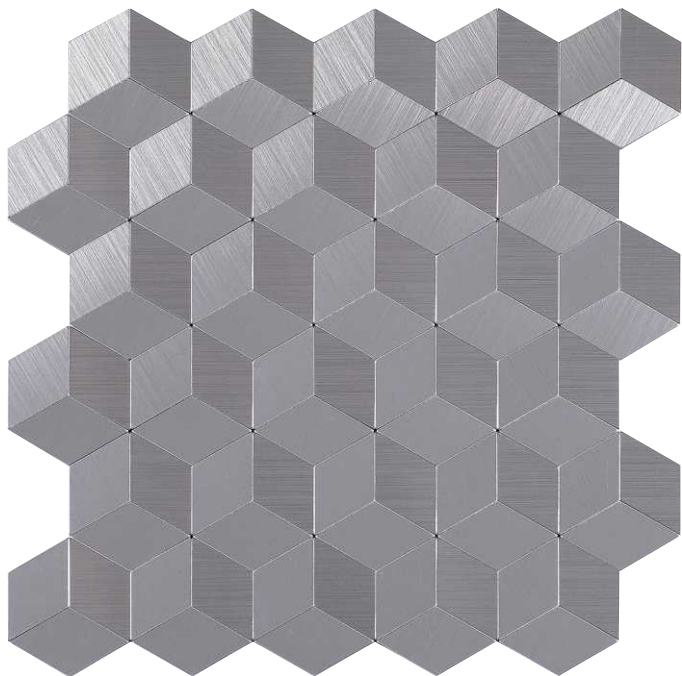

DAZZLE
MOSAICS

DZ 23 | s: 11.5 x 12

DAZZLE
MOSAICS

DZ 24 | S: 11.25 x 10.75

PREMIUM

DAZZLE
MOSAICS

DZ 25 | s: 11.25 x 10.75

DAZZLE
MOSAICS

DZ 26 | S: 11.25 x 11.5

LUXURY

DAZZLE
MOSAICS

DZ 27 | S: 11.75 x 12

DAZZLE
MOSAICS

DZ 28 | S: 12 x 12

ADORN

DAZZLE
MOSAICS