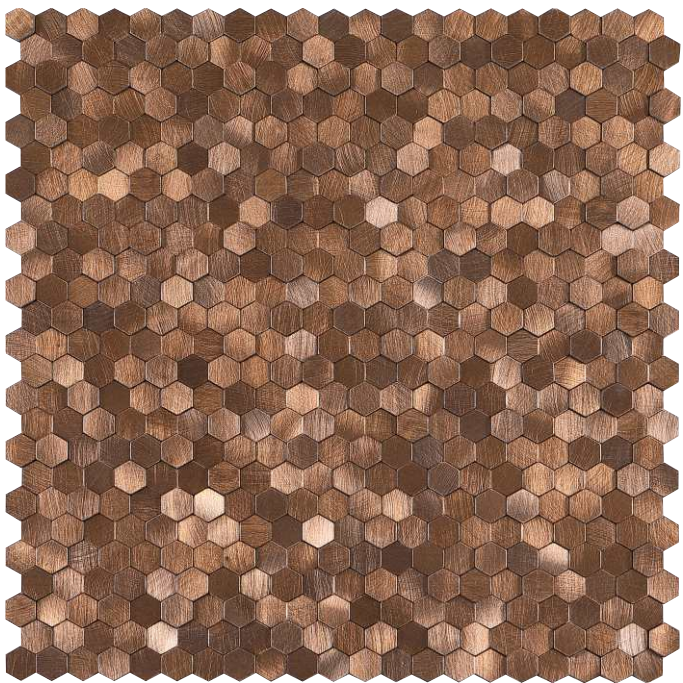

DAZZLE
MOSAICS

TD 03 | s: 11.75 x 12.25