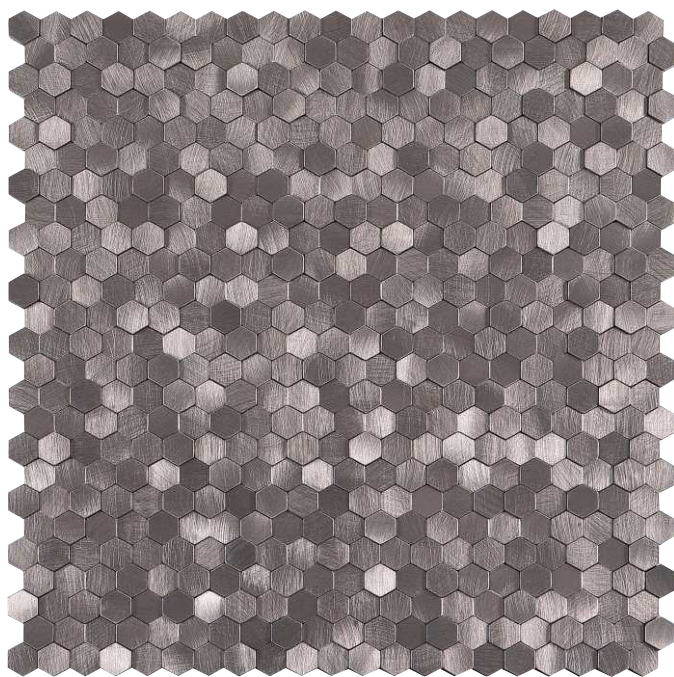

LUXURY

TD SERIES

3
DIMENSIONAL

DAZZLE
MOSAICS

TD 01 | s: 11.75 x 11.75

DAZZLE
MOSAICS

TD 02 | S: 11.75 x 12.25

ADORN