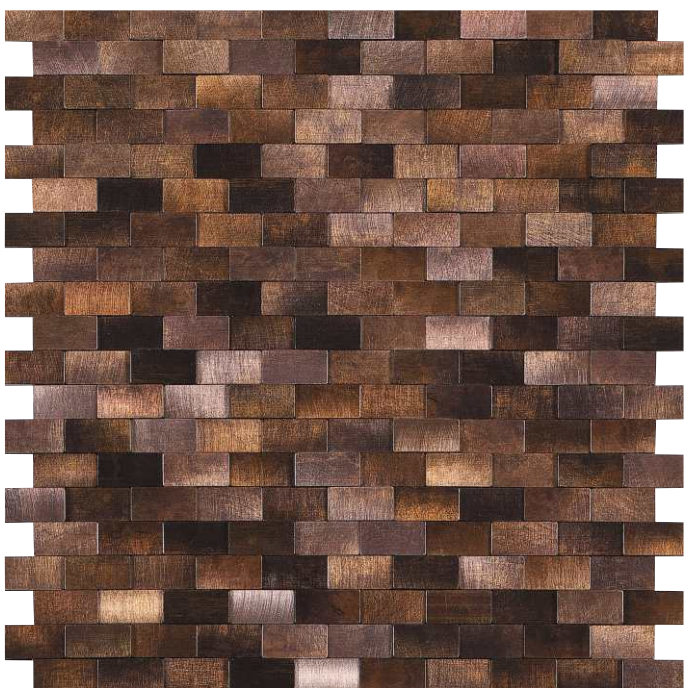

MO 15 | s: 11.75 x 12

DAZZLE
MOSAICS

MO 16 | s: 11.75x 12

PREMIUM

DAZZLE
MOSAICS

MO 17 | S: 11.5 x 11.5

DAZZLE
MOSAICS

MO 18 | s: 11.5 x 11.5

LUXURY

TD SERIES

3
DIMENSIONAL

DAZZLE
MOSAICS

TD 01 | s: 11.75 x 11.75

DAZZLE
MOSAICS

TD 02 | S: 11.75 x 12.25

ADORN

DAZZLE
MOSAICS

TD 03 | s: 11.75 x 12.25

DAZZLE
MOSAICS

TD 04 | S: 11.75 x 11.75

BEAUTIFUL

DAZZLE
MOSAICS

TD 05 | s: 11.75 x 11.75

DAZZLE
MOSAICS