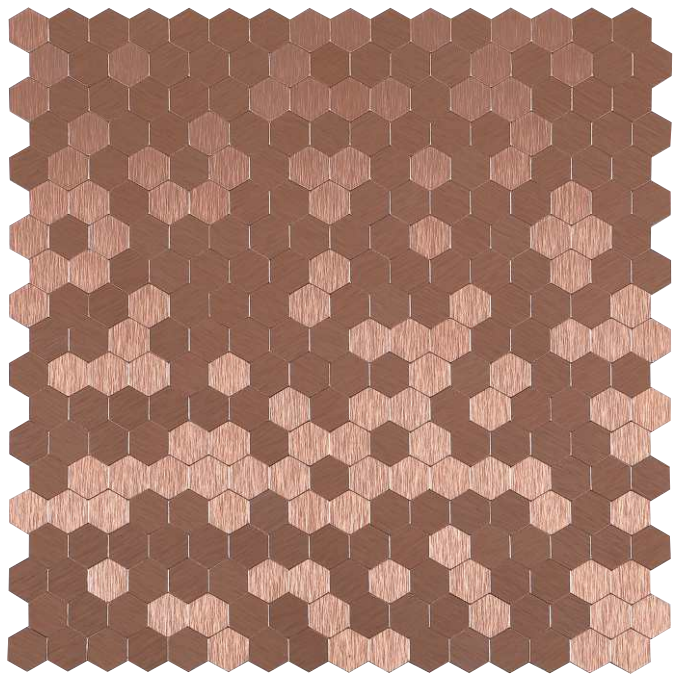

TD 06 | s: 11.75 x 12.25

FANCY

DZ SERIES

DAZZLE
MOSAICS

DZ 21 | s: 11.5 x 12

DAZZLE
MOSAICS

DZ 22 | S: 11.5 x 12

ELEGANCE

DAZZLE
MOSAICS

DZ 23 | s: 11.5 x 12

DAZZLE
MOSAICS

DZ 24 | S: 11.25 x 10.75

PREMIUM

DAZZLE
MOSAICS

DZ 25 | s: 11.25 x 10.75

DAZZLE
MOSAICS