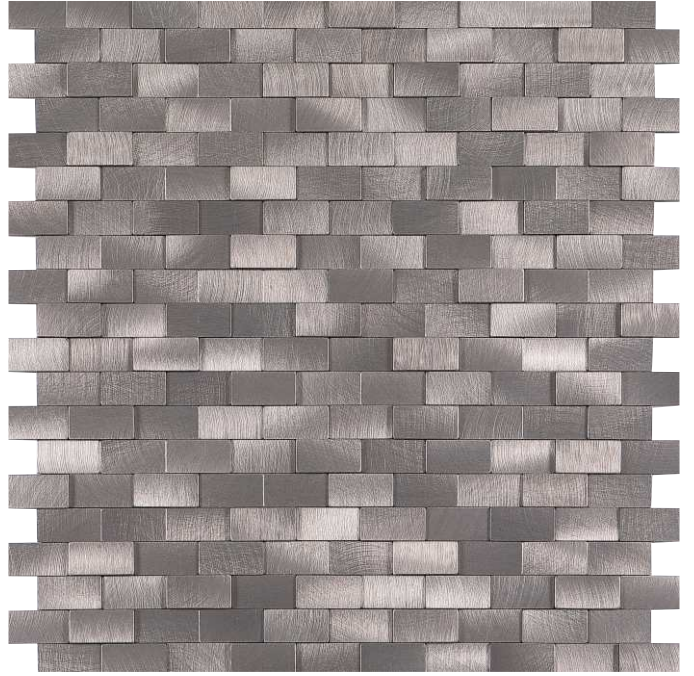

DAZZLE
MOSAICS