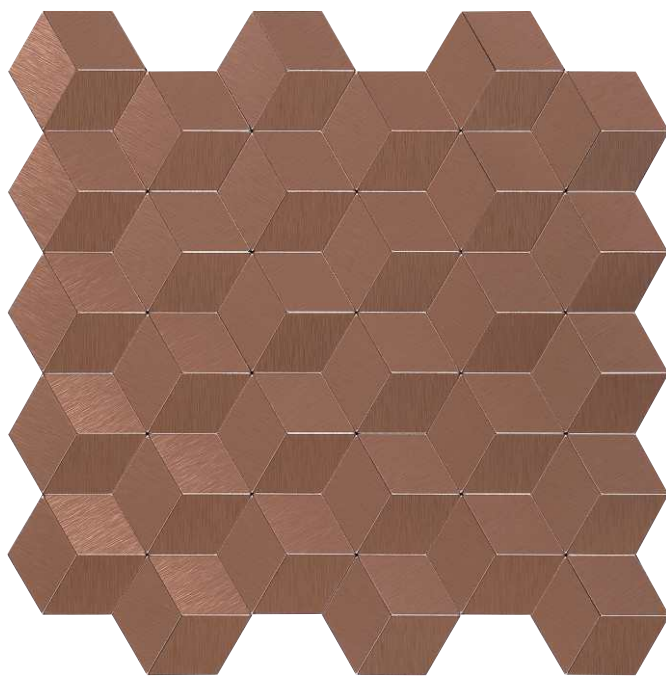

TD 06 | s: 11.75 x 12.25

FANCY

DZ SERIES

DAZZLE
MOSAICS

DZ 21 | s: 11.5 x 12

DAZZLE
MOSAICS

DZ 22 | S: 11.5 x 12

ELEGANCE

DAZZLE
MOSAICS

DZ 23 | s: 11.5 x 12

DAZZLE
MOSAICS

DZ 24 | S: 11.25 x 10.75

PREMIUM

DAZZLE
MOSAICS

DZ 25 | s: 11.25 x 10.75

DAZZLE
MOSAICS